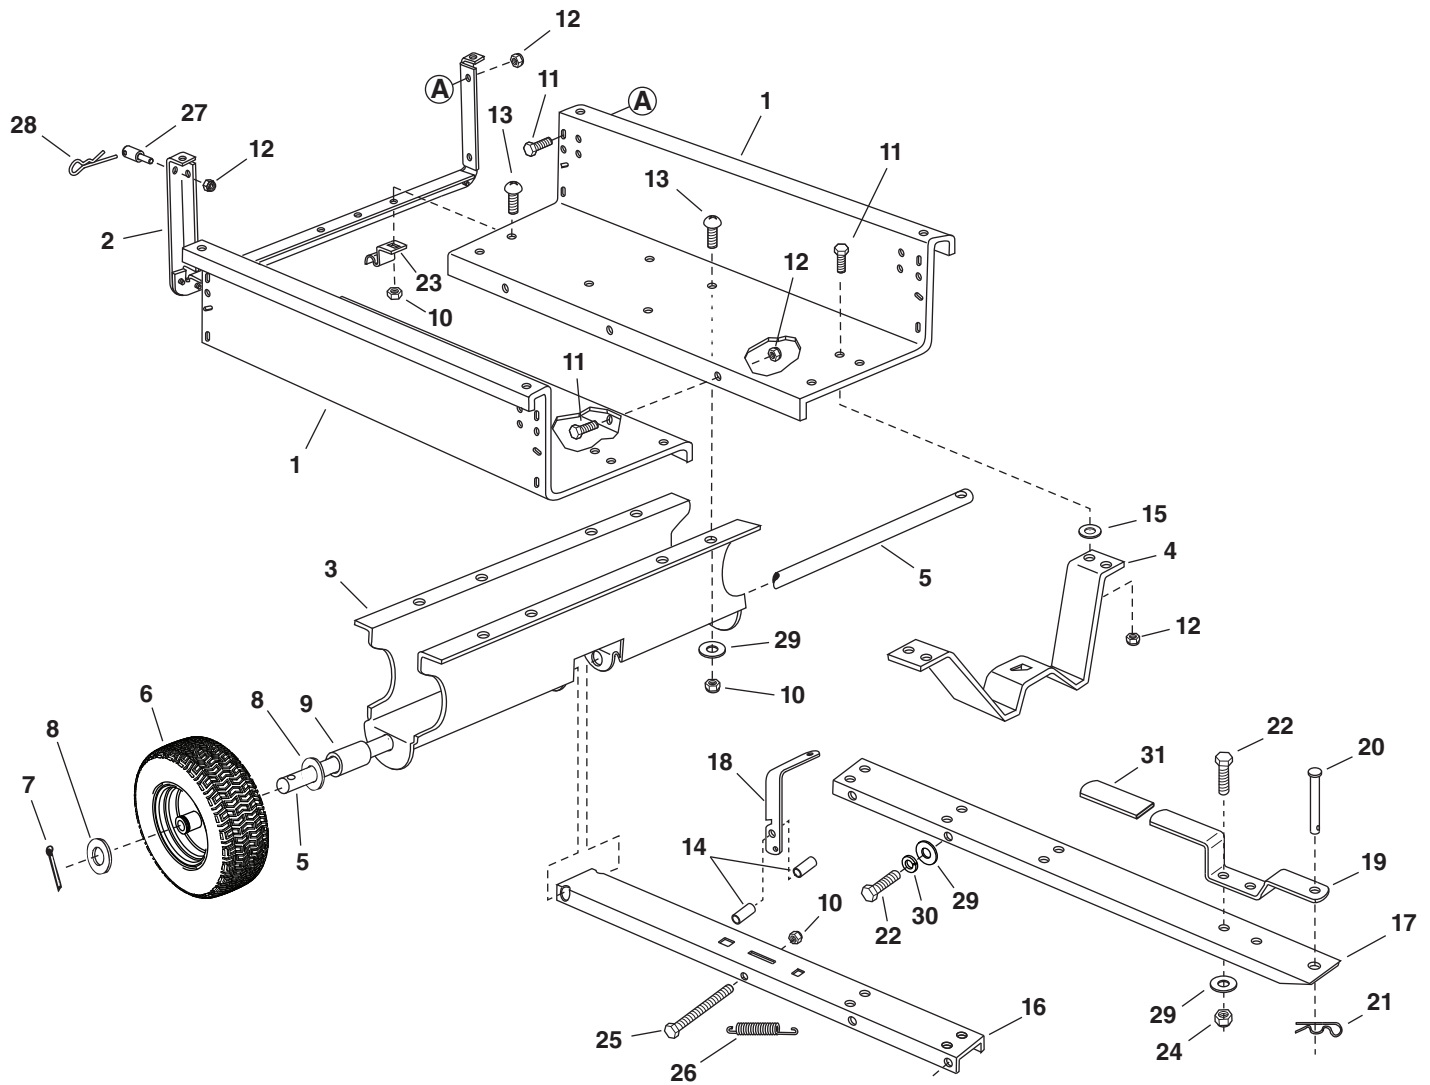

PARTS

REPAIR PARTS FOR MOW-N-VAC CART BODY MODEL 551889B

REF.	PART NO.	QTY.	DESCRIPTION	REF.	PART NO.	QTY.	DESCRIPTION
1	23985	2	Cart Body	17	27863	1	Tongue (Front)
2	62458	1	Tailgate Reinforcement Bracket	18	24614	1	Latch Lock Lever
3	23507	1	Wheel Support	19	27264	1	Hitch Bracket
4	24497	1	Latch Stand Bracket	20	49932	1	Hitch Pin
5	24897	1	Axle, Wheel 1" Dia.	21	43343	1	Pin, Hair Cotter 1/8"
6	42159	2	Wheel w/Tire, 15 x 6.00	22	43087	6	Hex Bolt, 3/8-16 x 1-1/4"
7	43093	2	Cotter Pin, 1/8" Dia. x 1-1/2"	23	23838	2	Door Support
8	43601	4	Washer, Flat 1"	24	HA21362	2	Nut, Hex Nylock 3/8-16
9	44678	2	Spacer Tube, 1-1/4" x 2" Lg.	25	47407	1	Hex Bolt, 5/16-18 x 3-3/4"
10	47810	13	Hex Nut, 5/16-18 Nylock	26	47408	1	Spring, Extension
11	43866	9	Hex Bolt, 1/4-20 x 5/8"	27	42999	2	Pin
12	47189	13	Hex Nut, 1/4-20 Nylock	28	48934	2	Hairpin
13	43814	12	Truss Hd. Bolt, 5/16-18 x 3/4"	29	43081	14	Washer, 5/16"
14	41076	2	Spacer	30	43003	4	Lock Washer, 3/8"
15	43088	2	Washer, Flat 1/4"	31	47707	1	Grip
16	68346	1	Tongue Weldment Ass'y. (Rear)				