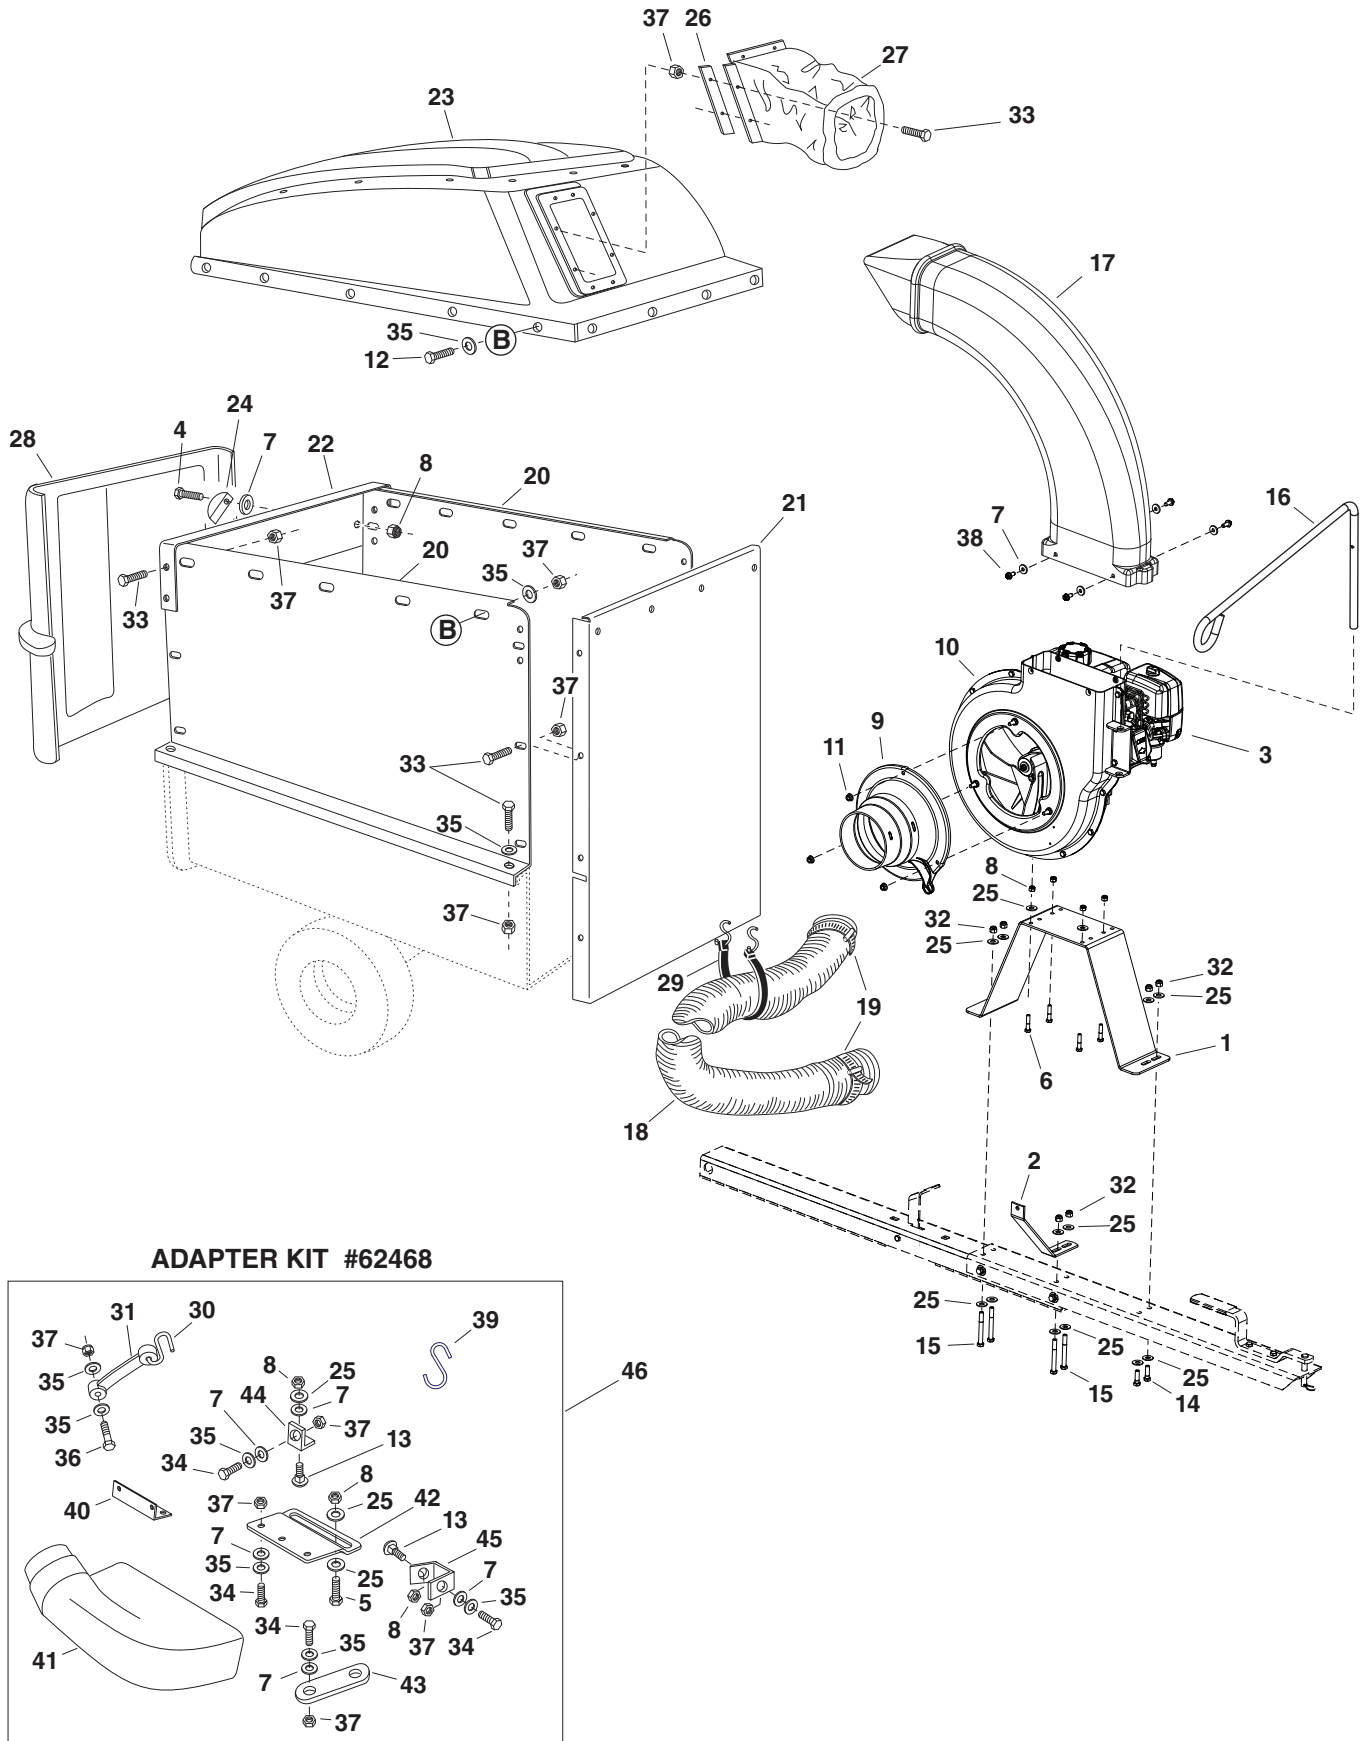

REPAIR PARTS FOR MOW-N-VAC MODEL 551889B

**REPAIR PARTS FOR MOW-N-VAC
MODEL 551889B**

REF	PART NO.	QTY.	DESCRIPTION	REF	PART NO.	QTY.	DESCRIPTION
1	27883	1	Engine Base	24	23789	2	Door Latch
2	27882	1	Brace, Housing	25	43081	26	Washer, 5/16" STD
3-	42880	1	Engine (50 State)	26	24798	4	Boot Mounting Strap
4	43182	2	Bolt, Hex 5/16-18 x 3/4"	27	48133	1	Hard top Boot
5	43840	2	Bolt, Hex 5/16-18 x 1-1/4"	28	44790	1	Poly Rear Door
6	43085	4	Bolt, Hex 5/16-18 x 1-1/2"	29	43790	1	Strap, Tarp 25"
7	1543-69	11	Washer, Nylon 21/64"	30	44849	2	"S" Hook, #32
8	47810	9	Nut, Hex Nylock 5/16-18	31	44850	2	Strap, Tarp (Less Hooks)
9	43791	1	Hose Adapter	32	HA21362	6	Nut, Hex Nylock 3/8-16
10		1	Impeller Housing Assembly (See page 22)	33	43866	28	Bolt, Hex 1/4-20 x 5/8"
11	49983	3	Hex Nut, Flange Lock 5/16-18	34	43661	4	Bolt, Hex 1/4-20 x 1"
12	43012	13	Bolt, Hex 1/4-20 x 3/4"	35	43088	11	Washer, 1/4" STD
13	43080	2	Bolt, Carr. 5/16" x 3/4"	36	1509-90	3	Bolt, Hex 1/4-20 x 1-1/4"
14	43087	2	Hex Bolt, 3/8-16 x 1-1/4"	37	47189	16	Nut, Hex Nylock 1/4-20
15	46938	4	Hex Bolt, 3/8-16 x 3-1/4"	38	47630	4	Screw, Self Tap 5/16-18 x 3/4"
16	49974	1	Hose Hanger Rod	39	42749	1	"S" Hook, Large
17	46420	1	Elbow	40	27304	1	Attachment Bracket
18	41882	1	Hose (6" x 84")	41	43830	1	Adapter, Deck
19	43793	2	Hose Clamp 6"	42	23560	1	Bracket, Deck Adapter
20	24678	2	Side Panel Cart Extension	43	23825	1	Mounting Strap
21	24679	1	Front Panel Cart Extension	44	23826	1	Angle Bracket
22	23836	1	Cross Brace	45	23827	1	Mounting Bracket
23	68606	1	Hard Top Assembly (Includes 24,25,26,27)	46	62468	1	Deck Adapter Kit (Includes parts shown in box on page 18.)
					28410	1	Owner's Manual