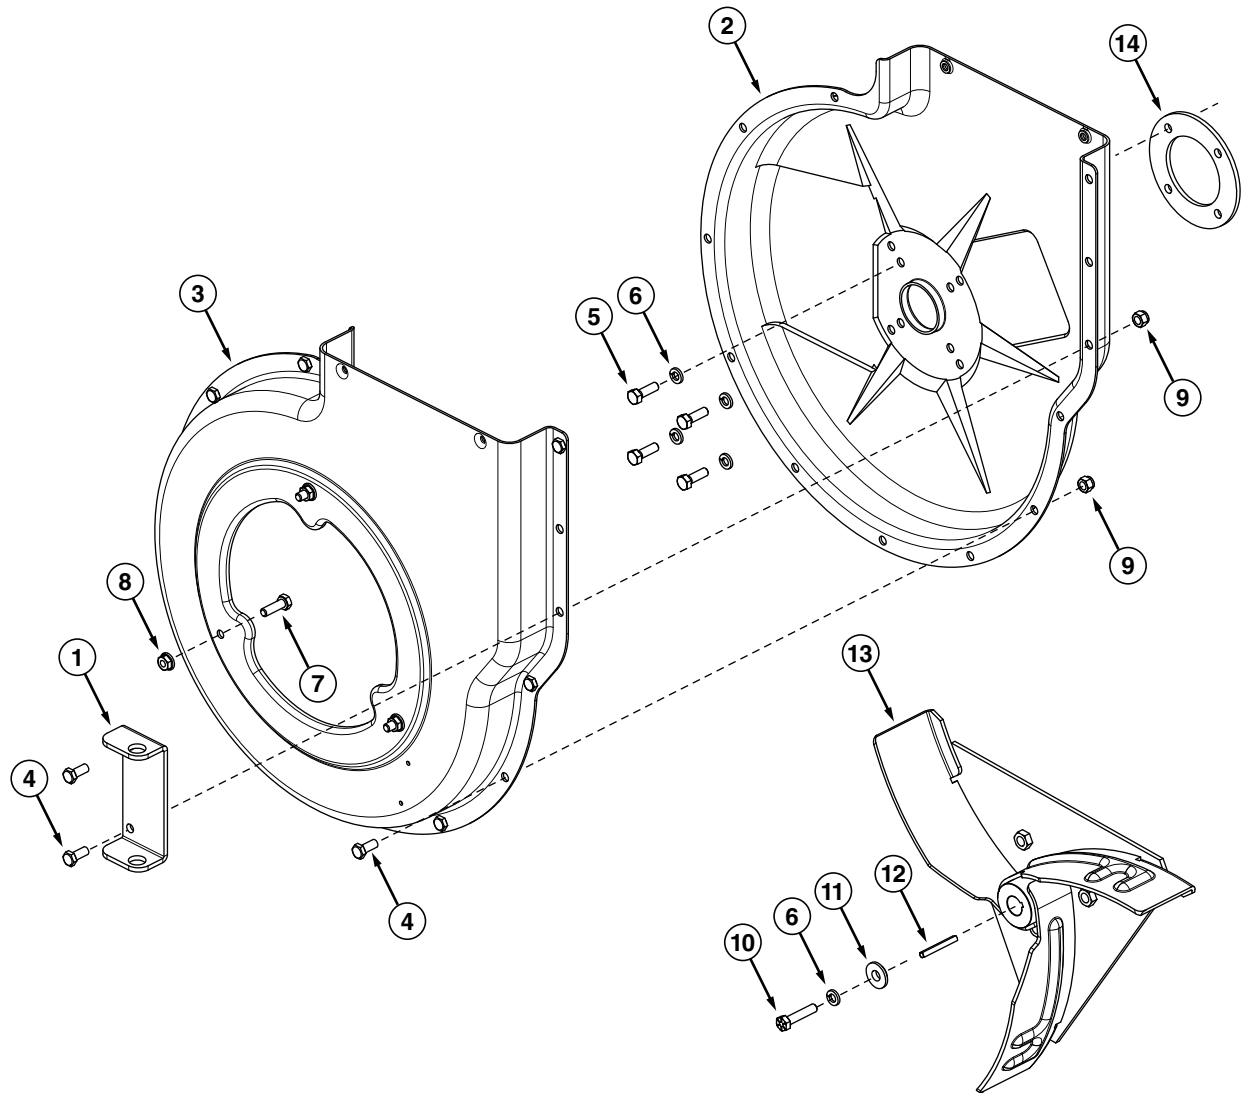

REPAIR PARTS FOR MOW-N-VAC IMPELLER HOUSING ASSEMBLY MODEL 551889B

REF.	PART NO.	QTY.	DESCRIPTION	REF.	PART NO.	QTY.	DESCRIPTION
1	24958	1	Hose Hanger Bracket	8	46584	3	Nut, Whizlock 5/16-18
2	27884	1	Housing Ass'y. Inner	9	47810	12	Nut, Nylock Hex 5/16-18
3	24633	1	Housing Ass'y. Outer	10	28107	1	Bolt, Hex 5/16-24 x 1-1/2"
4	43182	12	Bolt, Hex 5/16-18 x 3/4"	11	26538	1	Spacer, Step
5	47600	4	Bolt, Hex 5/16-24 x 1"	12	HA11154	1	Key, 3/16" x 1-3/4"
6	43086	5	Lock Washer, 5/16"	13	68669	1	Impeller Assembly
7	43063	3	Bolt, Hex 5/16-18 x 1"	14	28046	1	Spacer, Inner Housing